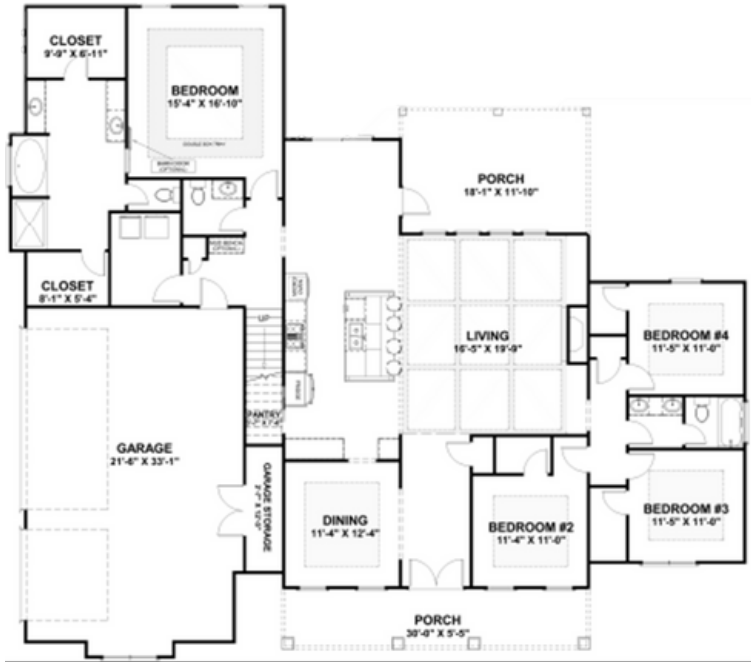

# THE COLUMBUS

AT THE ACRES AT PLANTER'S RIDGE

## OPTION A

## OPTION C

5 BEDROOMS DINING ROOM 2950 SQFT

LET'S CHAT!  
(478) 322-0028  
SCAN ME